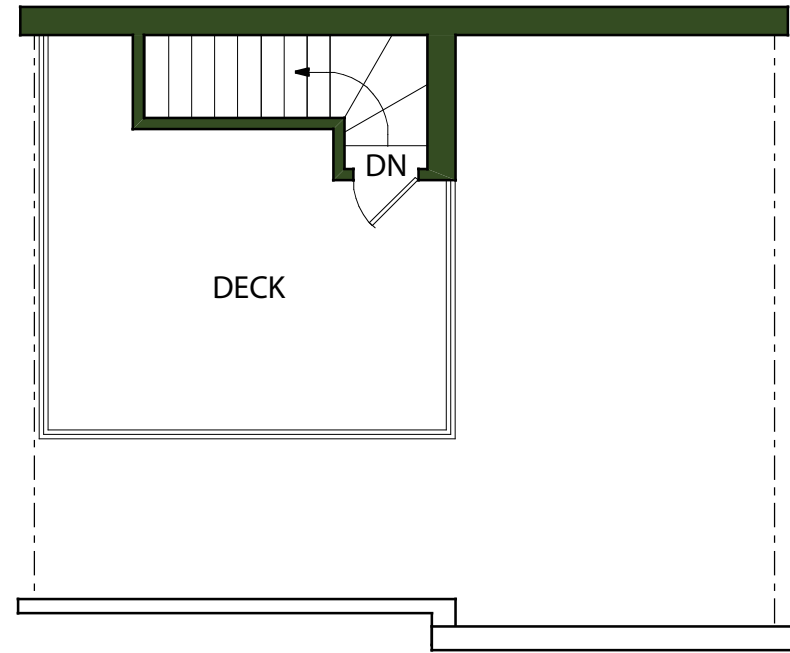

THE ROWS AT
SoMa

UnitB

Floors 1&2

2 Bed/1.5 Bath

1,548SF

THE ROWS AT
SoMa

UnitB

Floors3&4

2 Bed/1.5 Bath

1,548SF