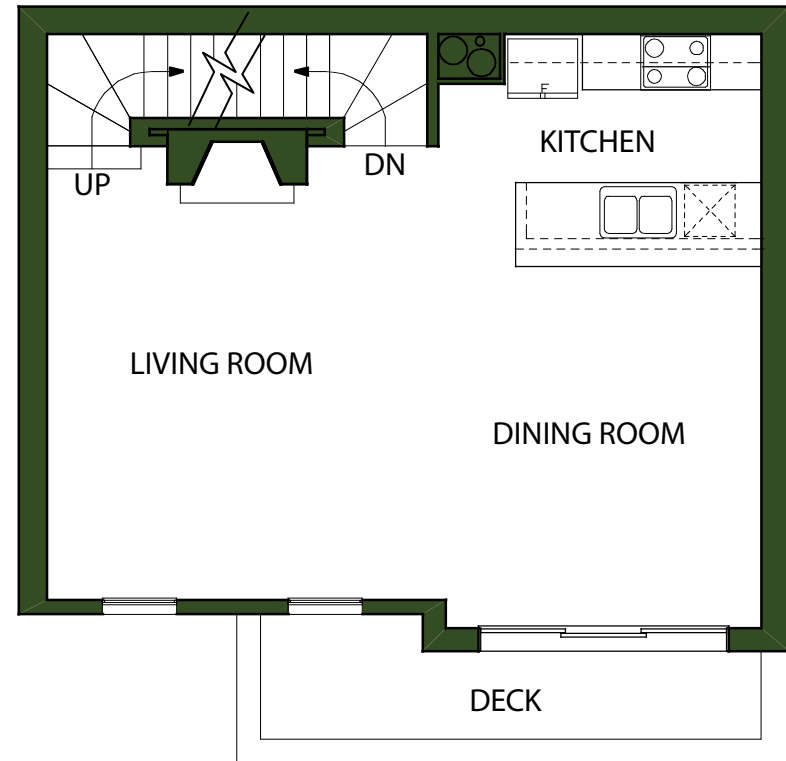

THE ROWS AT
SoMa

UnitB

Floors 1&2

2 Bed/1.5 Bath

1,548SF

THE ROWS AT
SoMa

UnitB

Floors3&4

2 Bed/1.5 Bath

1,548SF