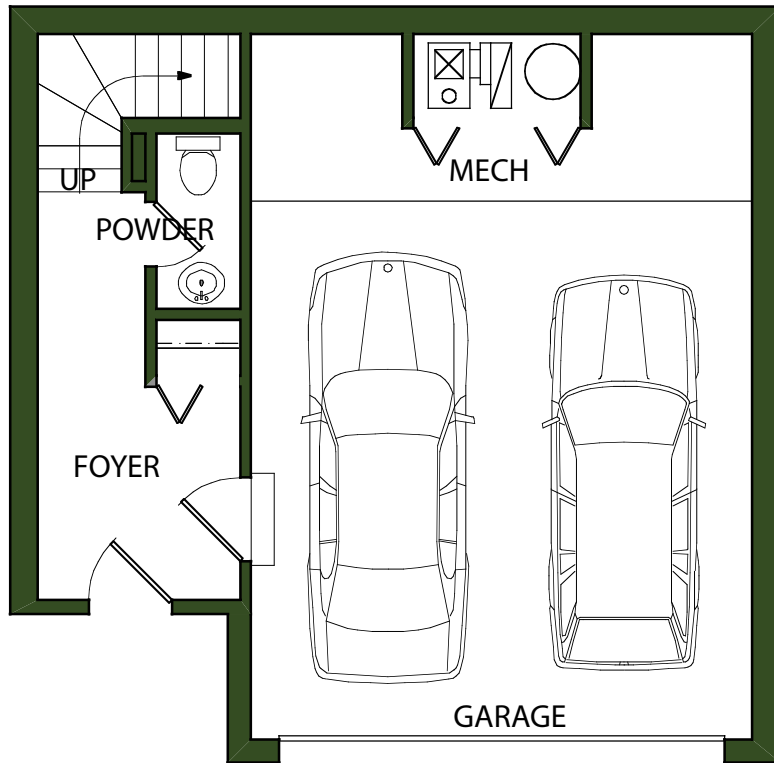

THE ROWS AT
SoMa

UnitB

Floors 1&2

2 Bed/1.5 Bath

1,548SF

THE ROWS AT
SoMa

UnitB

Floors3&4

2 Bed/1.5 Bath

1,548SF