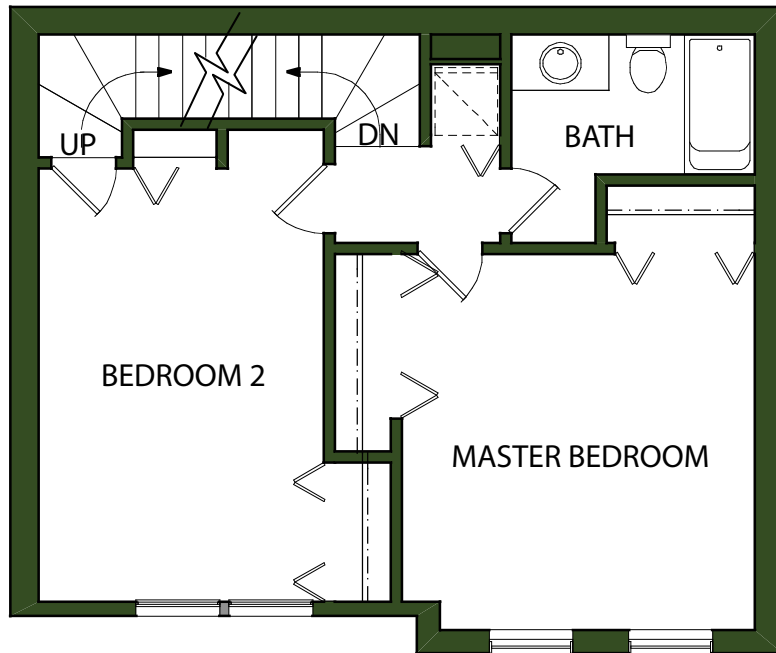

THE ROWS AT
SoMa

UnitB

Floors 1&2

2 Bed/1.5 Bath

1,548SF

THE ROWS AT
SoMa

UnitB

Floors3&4

2 Bed/1.5 Bath

1,548SF