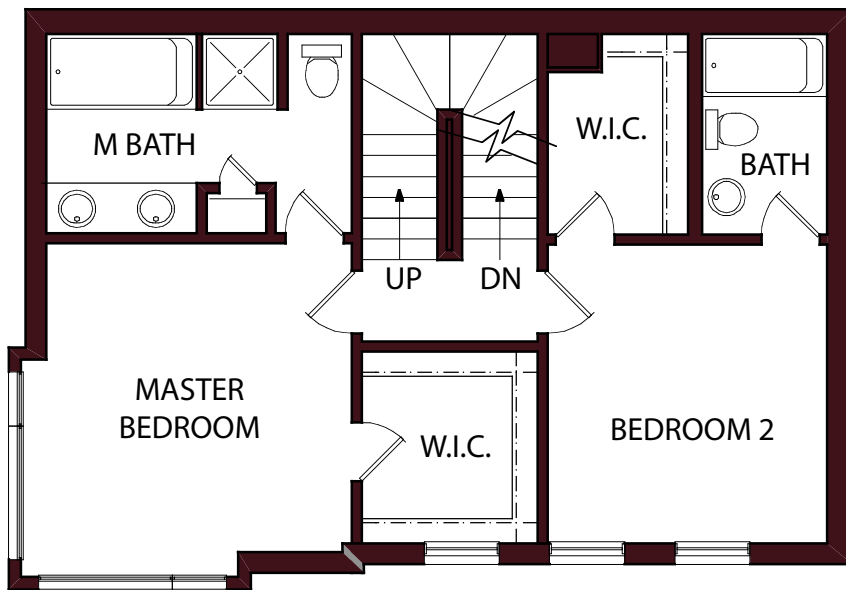

THE ROWS AT
SoMa

UnitC

Floors1&2

2 Bed/2.5 Bath

1,977SF

THE ROWS AT
SoMa

UnitC

Floors3&4

2 Bed/2.5 Bath

1,977SF