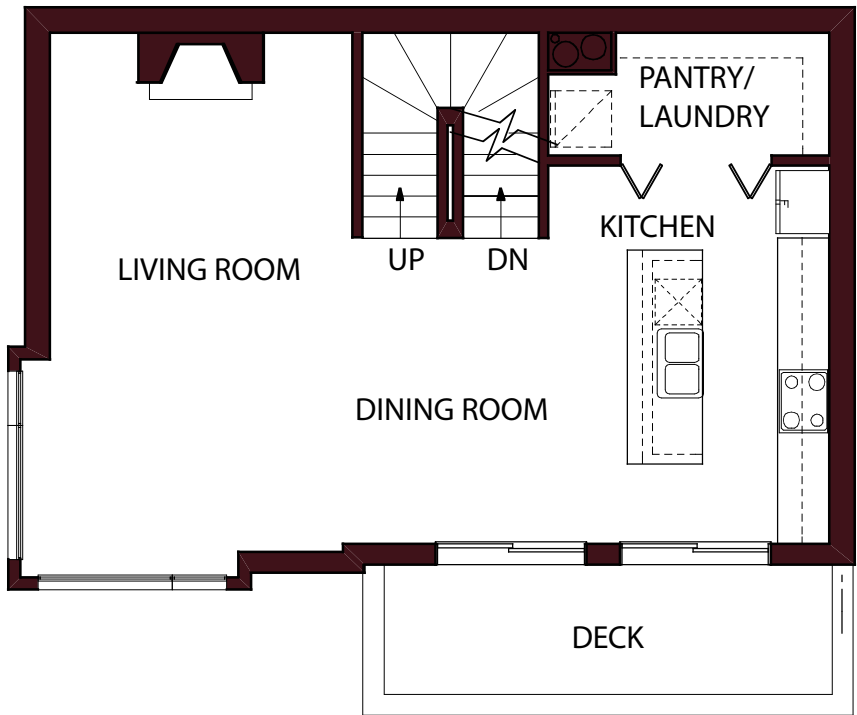

THE ROWS AT
SoMa

UnitC

Floors1&2

2 Bed/2.5 Bath

1,977SF

THE ROWS AT
SoMa

UnitC

Floors3&4

2 Bed/2.5 Bath

1,977SF