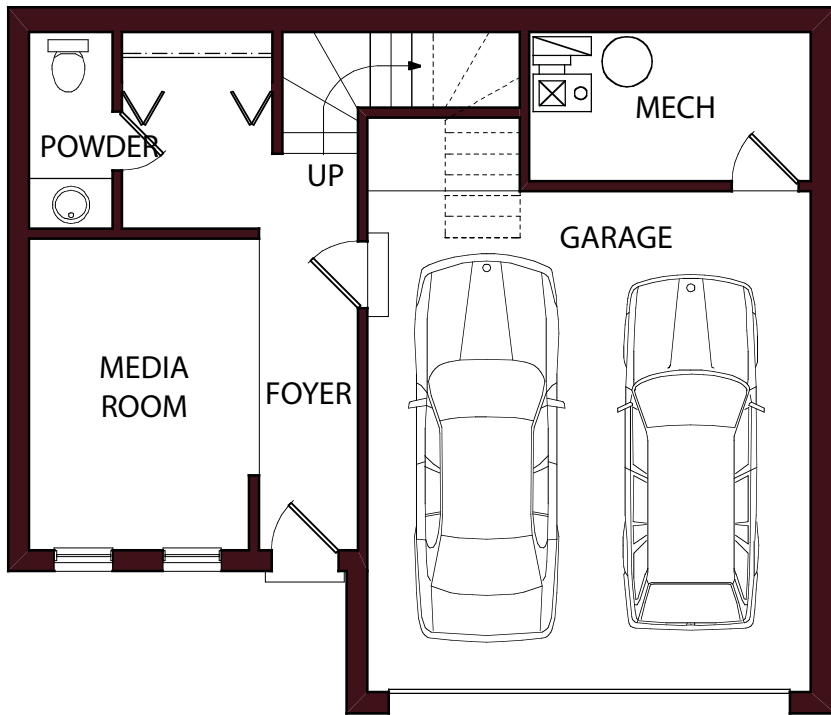

THE ROWS AT
SoMa

UnitC

Floors1&2

2 Bed/2.5 Bath

1,977SF

THE ROWS AT
SoMa

UnitC

Floors3&4

2 Bed/2.5 Bath

1,977SF