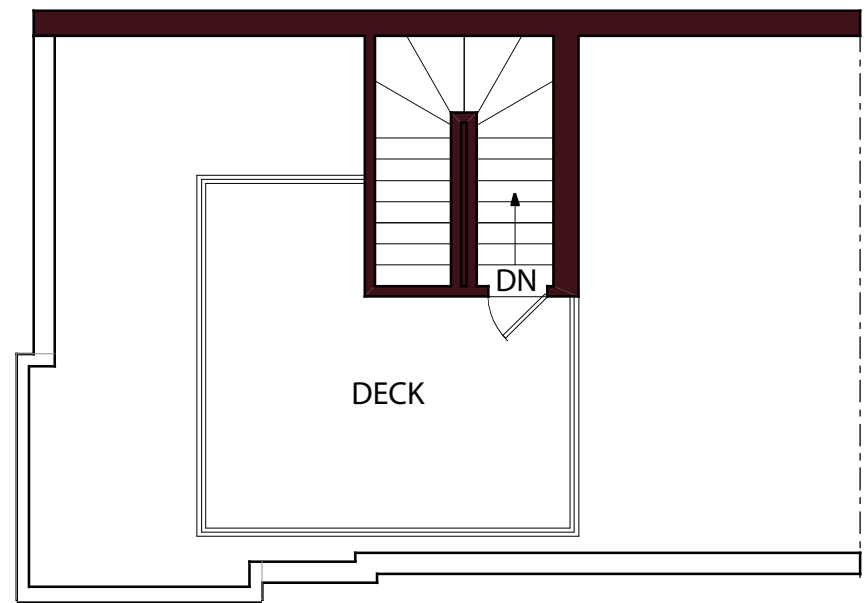

THE ROWS AT
SoMa

UnitC

Floors1&2

2 Bed/2.5 Bath

1,977SF

THE ROWS AT
SoMa

UnitC

Floors3&4

2 Bed/2.5 Bath

1,977SF