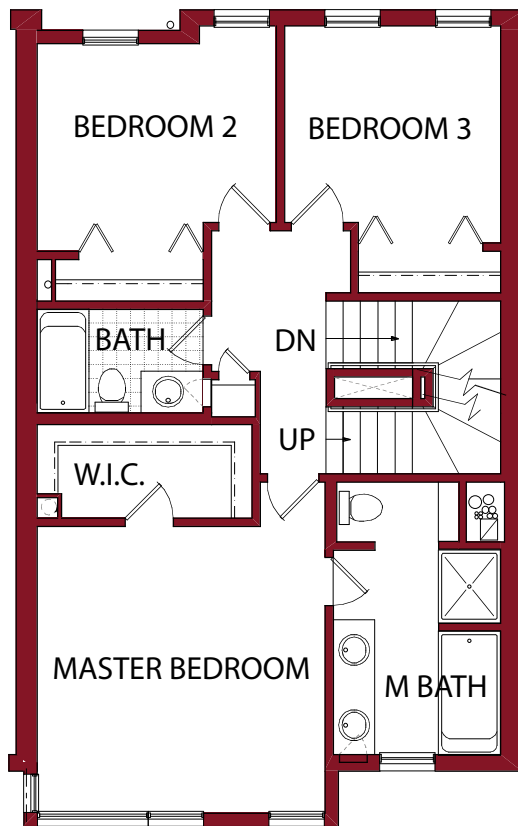

THE ROWS AT SoMa

Unit J

Floors 1&2

3 Bed/2.5 Bath

2,463SF

THE ROWS AT
SoMa

Unit J

Floors 3&4

3 Bed/2.5 Bath

2,463SF