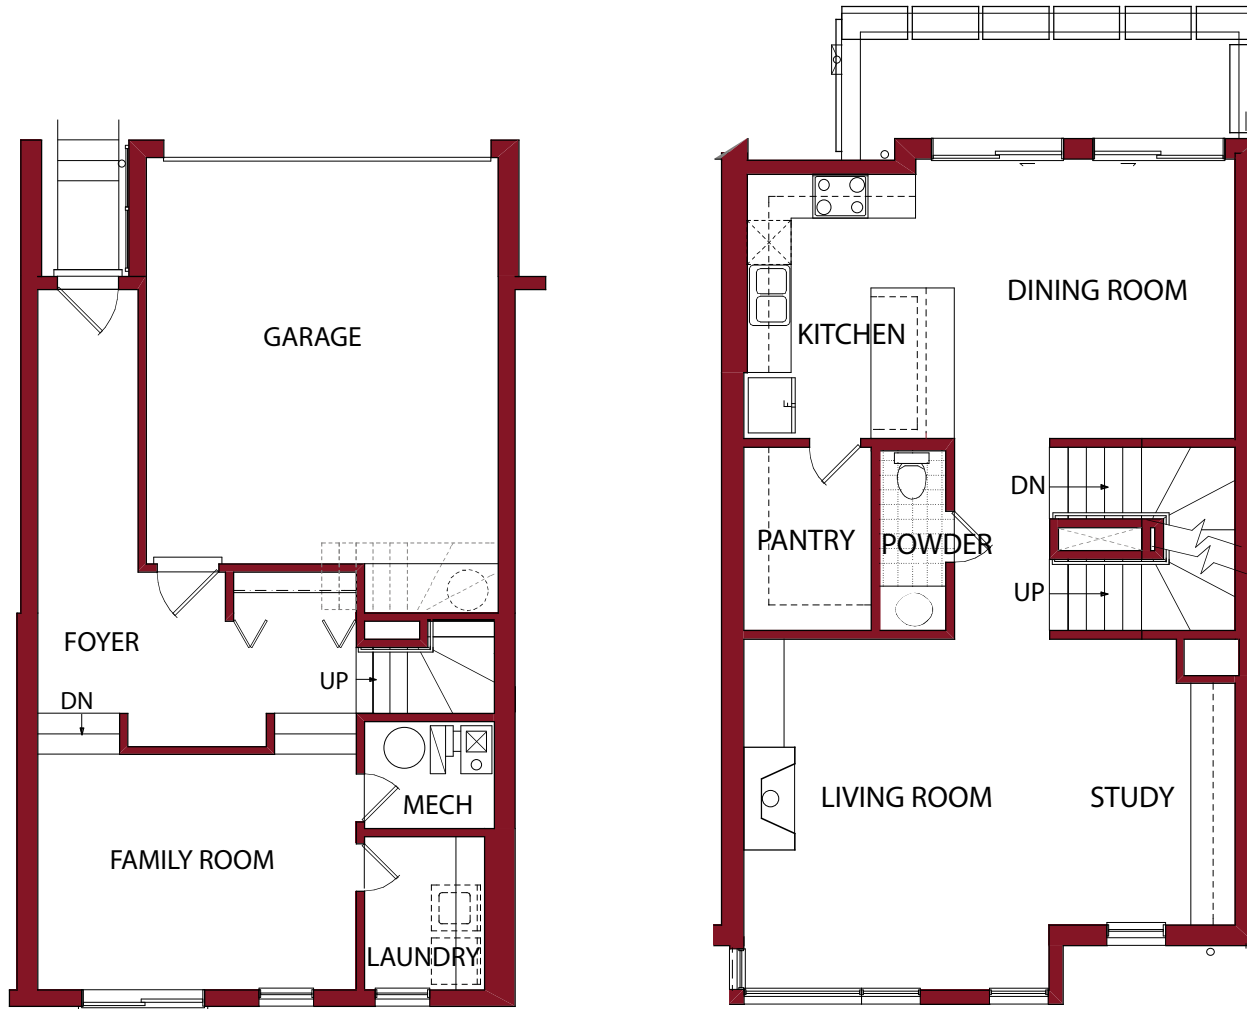

THE ROWS AT SoMa

Unit J

Floors 1&2

3 Bed/2.5 Bath

2,463SF

THE ROWS AT
SoMa

Unit J

Floors 3&4

3 Bed/2.5 Bath

2,463SF