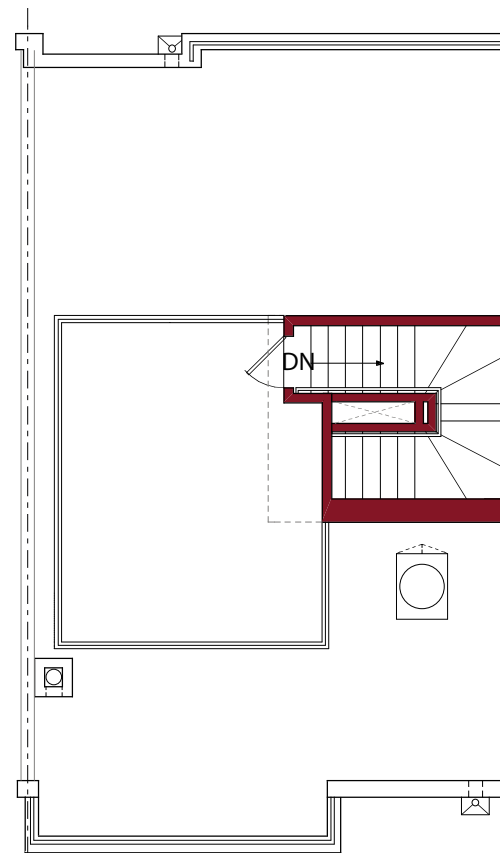

THE ROWS AT SoMa

Unit J

Floors 1&2

3 Bed/2.5 Bath

2,463SF

THE ROWS AT
SoMa

Unit J

Floors 3&4

3 Bed/2.5 Bath

2,463SF